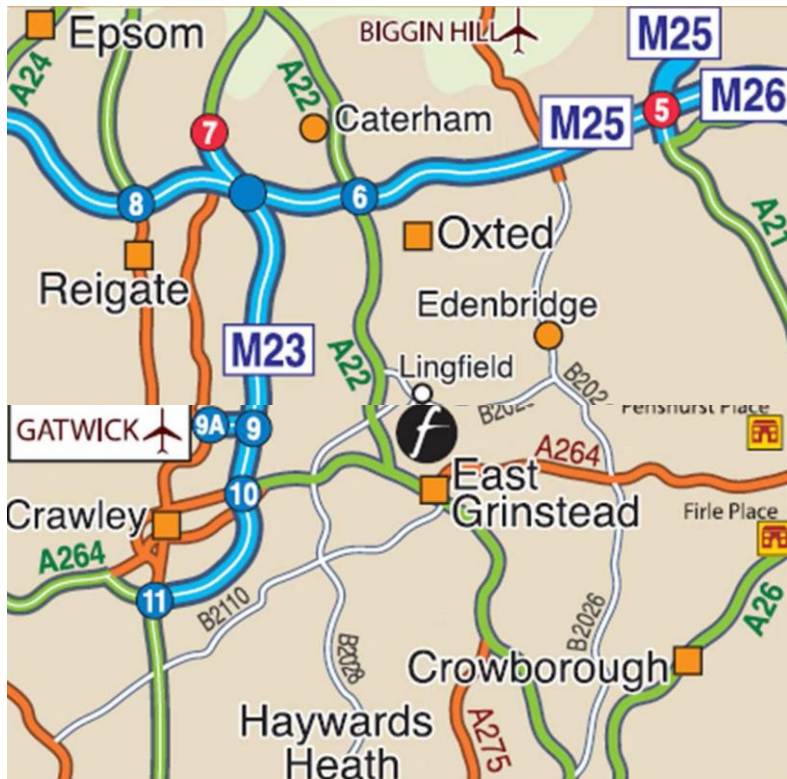

How to find us

**Crowne Plaza Felbridge, London Road,
East Grinstead, West Sussex, RH19 2BH**

By Car

From the M25

- Leave the M25 at Junction 6
- At the exit roundabout stay in the left hand lane and join the A22 towards East Grinstead
- Follow the A22 for approximately 9 miles heading towards East Grinstead
- The Hotel is located on the left hand side at Felbridge

From the M23

- Leave the M23 at Junction 10
- At the exit roundabout stay in the left hand lane and join the A264 towards East Grinstead
- Follow the A264 for approximately 8 miles, passing over two roundabouts
- At the Felbridge traffic lights, turn right onto the A22 towards East Grinstead.
- The Hotel is located after 50 yards on the left hand side.

By Train

The Gatwick Express takes just 30 minutes from London Victoria to Gatwick Airport and then the hotel is just a 15 minute taxi journey from the Hotel. Additionally services from London to East Grinstead operate from London Bridge or London Victoria in 50 minutes and East Grinstead station is a 5 minute taxi journey from the Hotel.