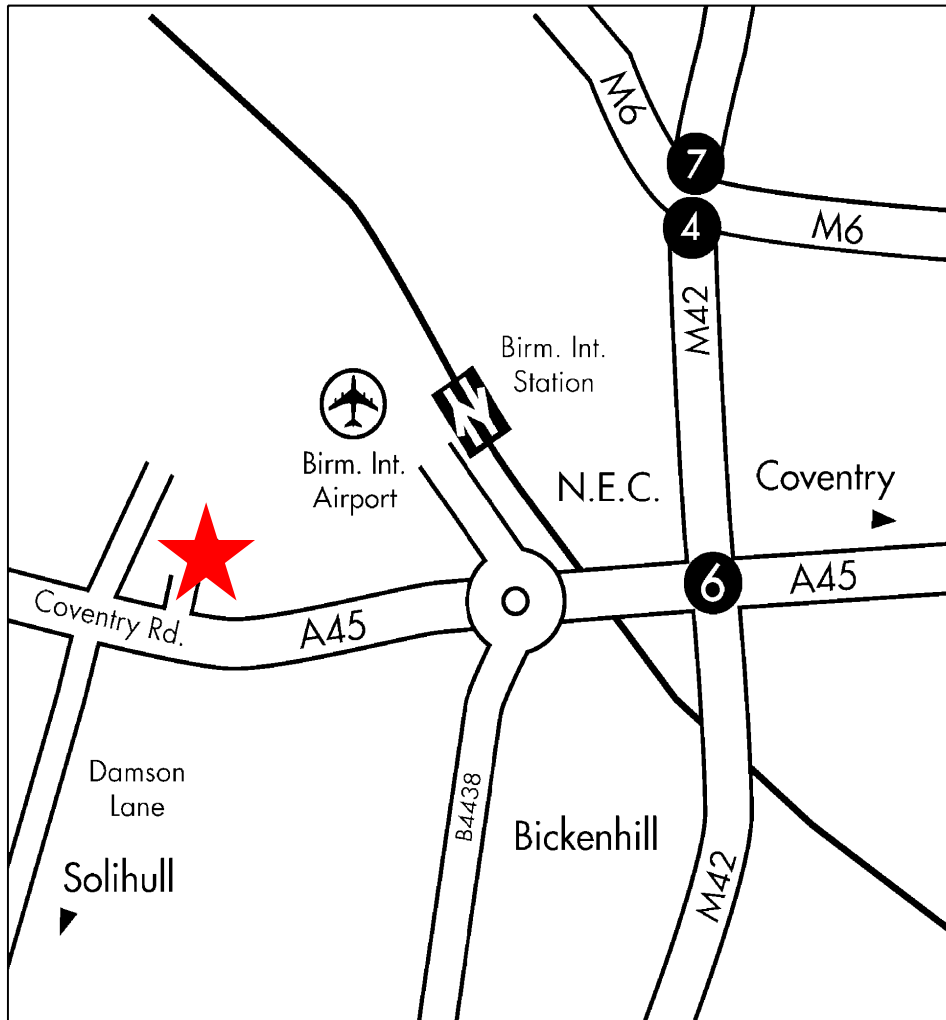

Holiday Inn Birmingham Airport
Coventry Road, Birmingham, B26 3QW

Rail

New Street 8 miles.

Birmingham International 2 miles.

The National Exhibition Centre 2 miles.

Air

Birmingham International Airport 2 miles.

Road

From the M1/M6/M40 join the M42. Leave at Junction 6 and take the A45 towards Birmingham for 2 miles and the hotel is on the right.