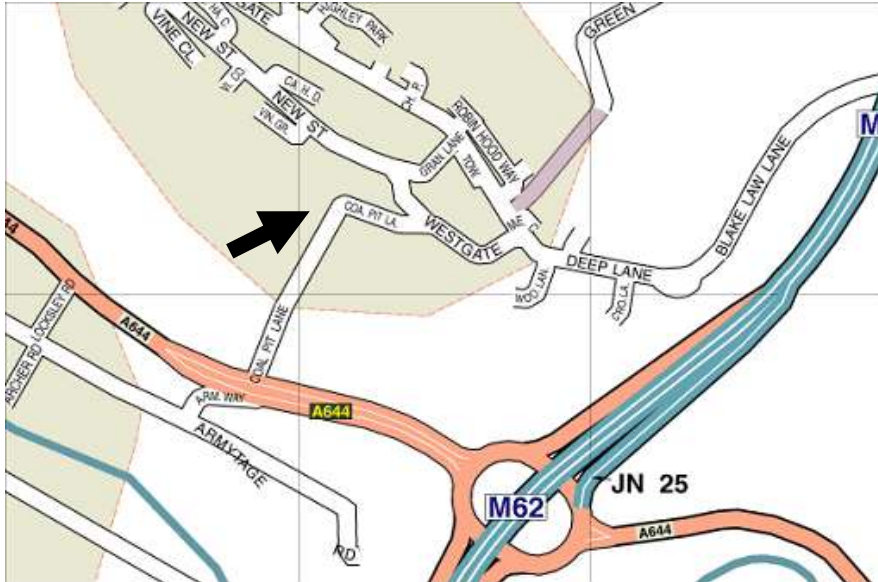

Holiday Inn - Leeds/Brighouse
Clifton Village
Brighouse
West Yorkshire
HD6 4HW

Tel: 0870 400 9013

Road

Leave the M62 at Junction 25. Take Brighouse Spur Road (A644) and turn right into the Holiday Inn access road

Rail

Huddersfield 4 miles, Bradford 6 miles