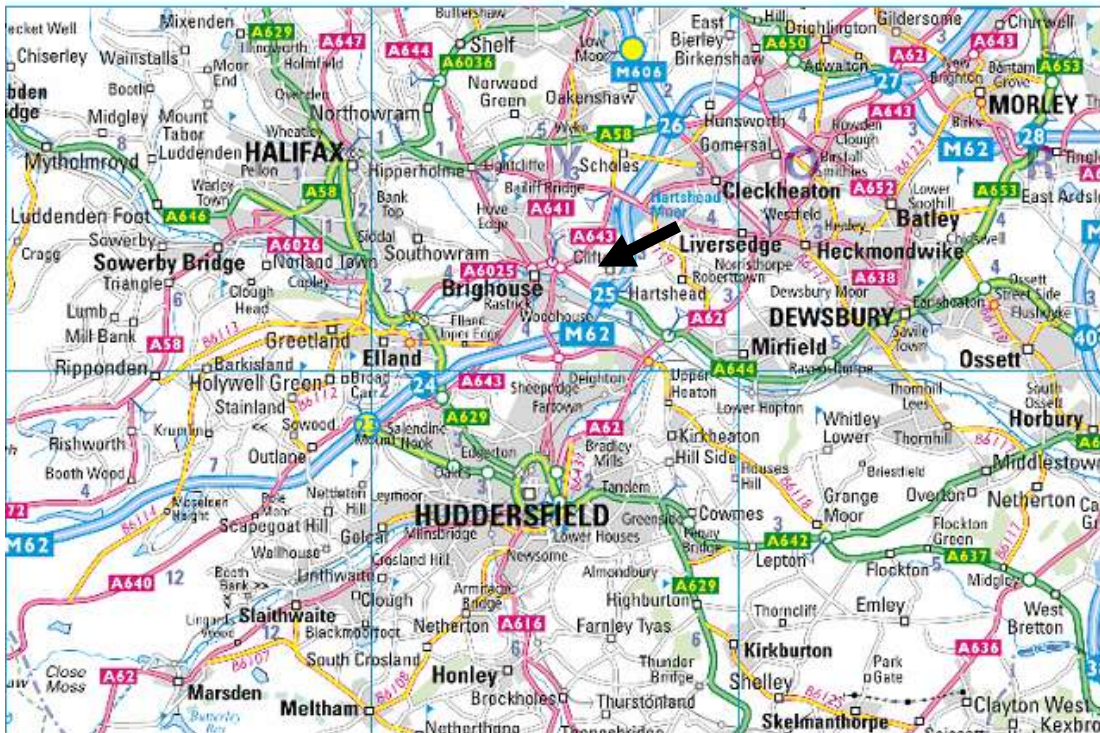

Holiday Inn - Leeds/Brighouse
Clifton Village
Brighouse
West Yorkshire
HD6 4HW

Tel: 0870 400 9013

Road

Leave the M62 at Junction 25. Take Brighouse Spur Road (A644) and turn right into the Holiday Inn access road

Rail

Huddersfield 4 miles, Bradford 6 miles