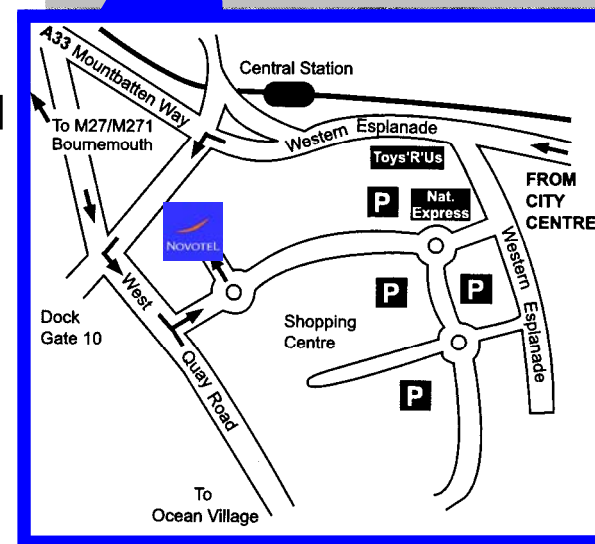

NOVOTEL SOUTHAMPTON

BY ROAD

LONDON (M3)

➔ Winchester/Southampton ➔ M27/
Bournemouth (J3) ➔ M271/Southampton
Docks ➔ A33 City Centre (3m)

BOURNEMOUTH (A31) ➔ Cadnam

➔ M27/(J3) ➔ M271/Southampton
Docks ➔ A33 City Centre (3m)

PORTSMOUTH (M27) ➔ M27/

Bournemouth (J3) ➔ M271/Southampton
Docks ➔ A33 City Centre (3m)

BY TRAIN

Southampton Central is
200yds from Novotel.
Use Platform 4 Entrance

BY AIR

Southampton/Eastleigh
6 miles

1 West Quay Road, Southampton SO15 1RA

Tel: 023 8033 0550 Fax: 023 8022 2158