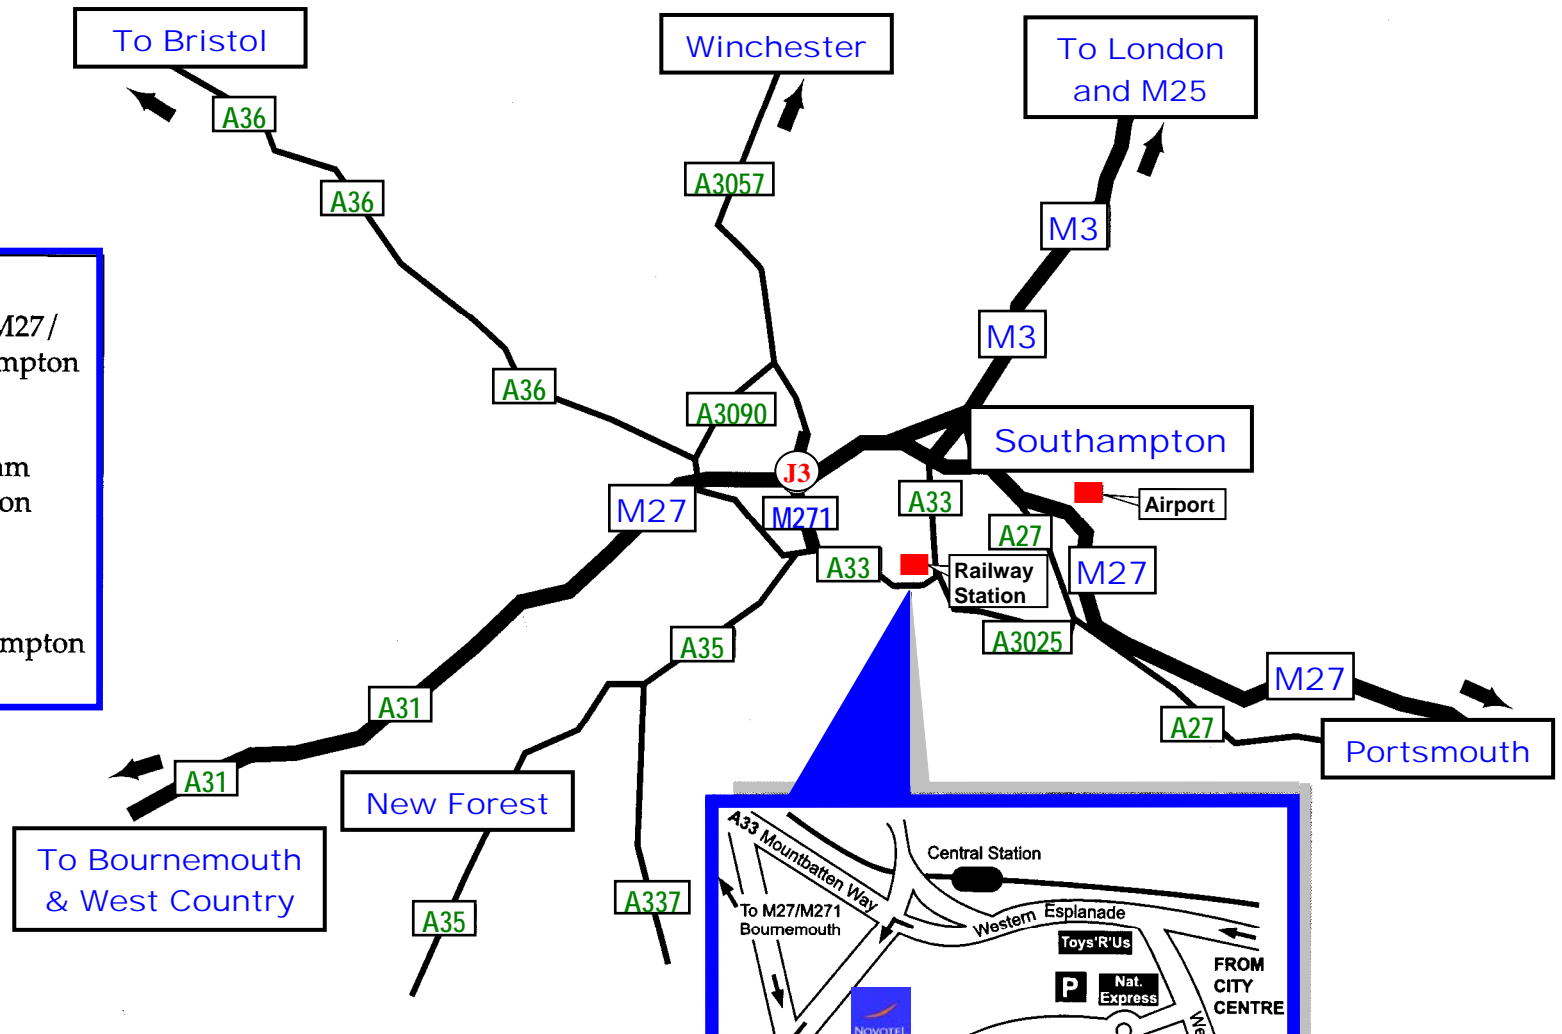

NOVOTEL SOUTHAMPTON

BY ROAD

LONDON (M3)

➔ Winchester/Southampton ➔ M27/
Bournemouth (J3) ➔ M271/Southampton
Docks ➔ A33 City Centre (3m)

BOURNEMOUTH (A31) ➔ Cadnam

➔ M27/(J3) ➔ M271/Southampton
Docks ➔ A33 City Centre (3m)

PORTSMOUTH (M27) ➔ M27/

Bournemouth (J3) ➔ M271/Southampton
Docks ➔ A33 City Centre (3m)

BY TRAIN

Southampton Central is
200yds from Novotel.
Use Platform 4 Entrance

BY AIR

Southampton/Eastleigh
6 miles

1 West Quay Road, Southampton SO15 1RA

Tel: 023 8033 0550 Fax: 023 8022 2158