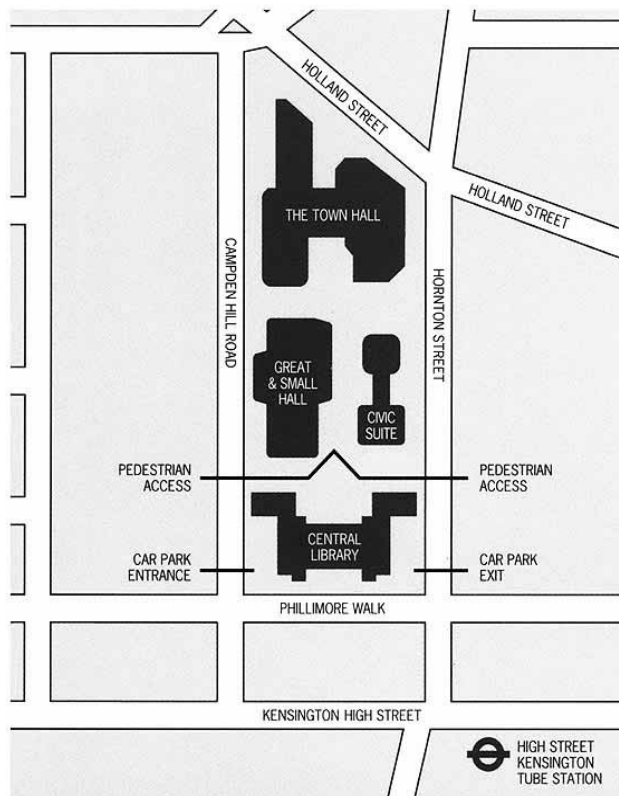

PROFESSIONAL *Conferences*

DIRECTIONS TO KENSINGTON TOWN HALL

Kensington Town Hall
Horton Street
London W8 7NX

Underground: Circle or District Line to High St Kensington, out through the arcade onto Kensington High Street, cross the High St and walk straight up Horton Street (approx 100 meters). The Town Hall Conference Centre is on the left hand side.

Car Parking: There is a public car park immediately below the Hall.

Bus Routes: 9, 10, 27, 28, 49, 52, 70