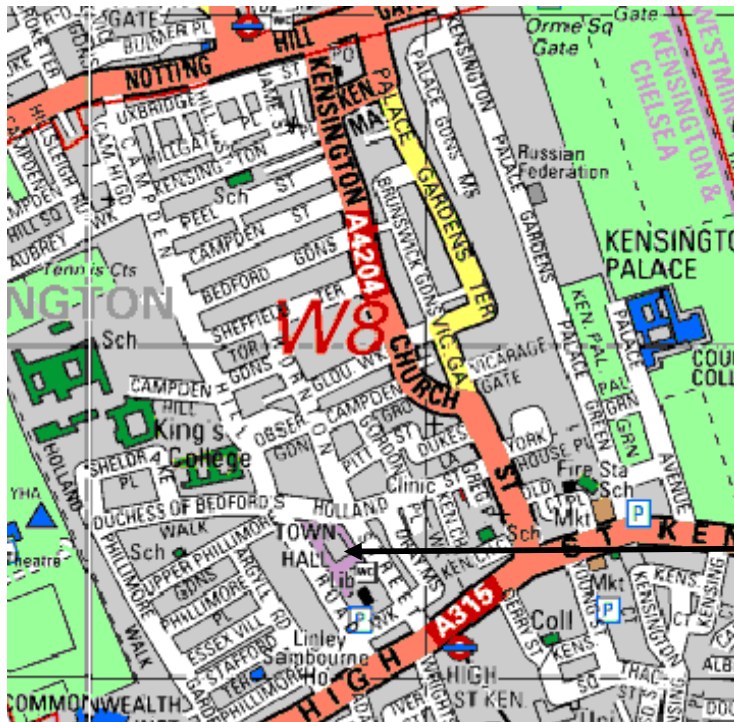

PROFESSIONAL *Conferences*

DIRECTIONS TO KENSINGTON TOWN HALL

Kensington Town Hall
Horton Street
London W8 7NX

Underground: Circle or District Line to High St Kensington, out through the arcade onto Kensington High Street, cross the High St and walk straight up Horton Street (approx 100 meters). The Town Hall Conference Centre is on the left hand side.

Car Parking: There is a public car park immediately below the Hall.

Bus Routes: 9, 10, 27, 28, 49, 52, 70