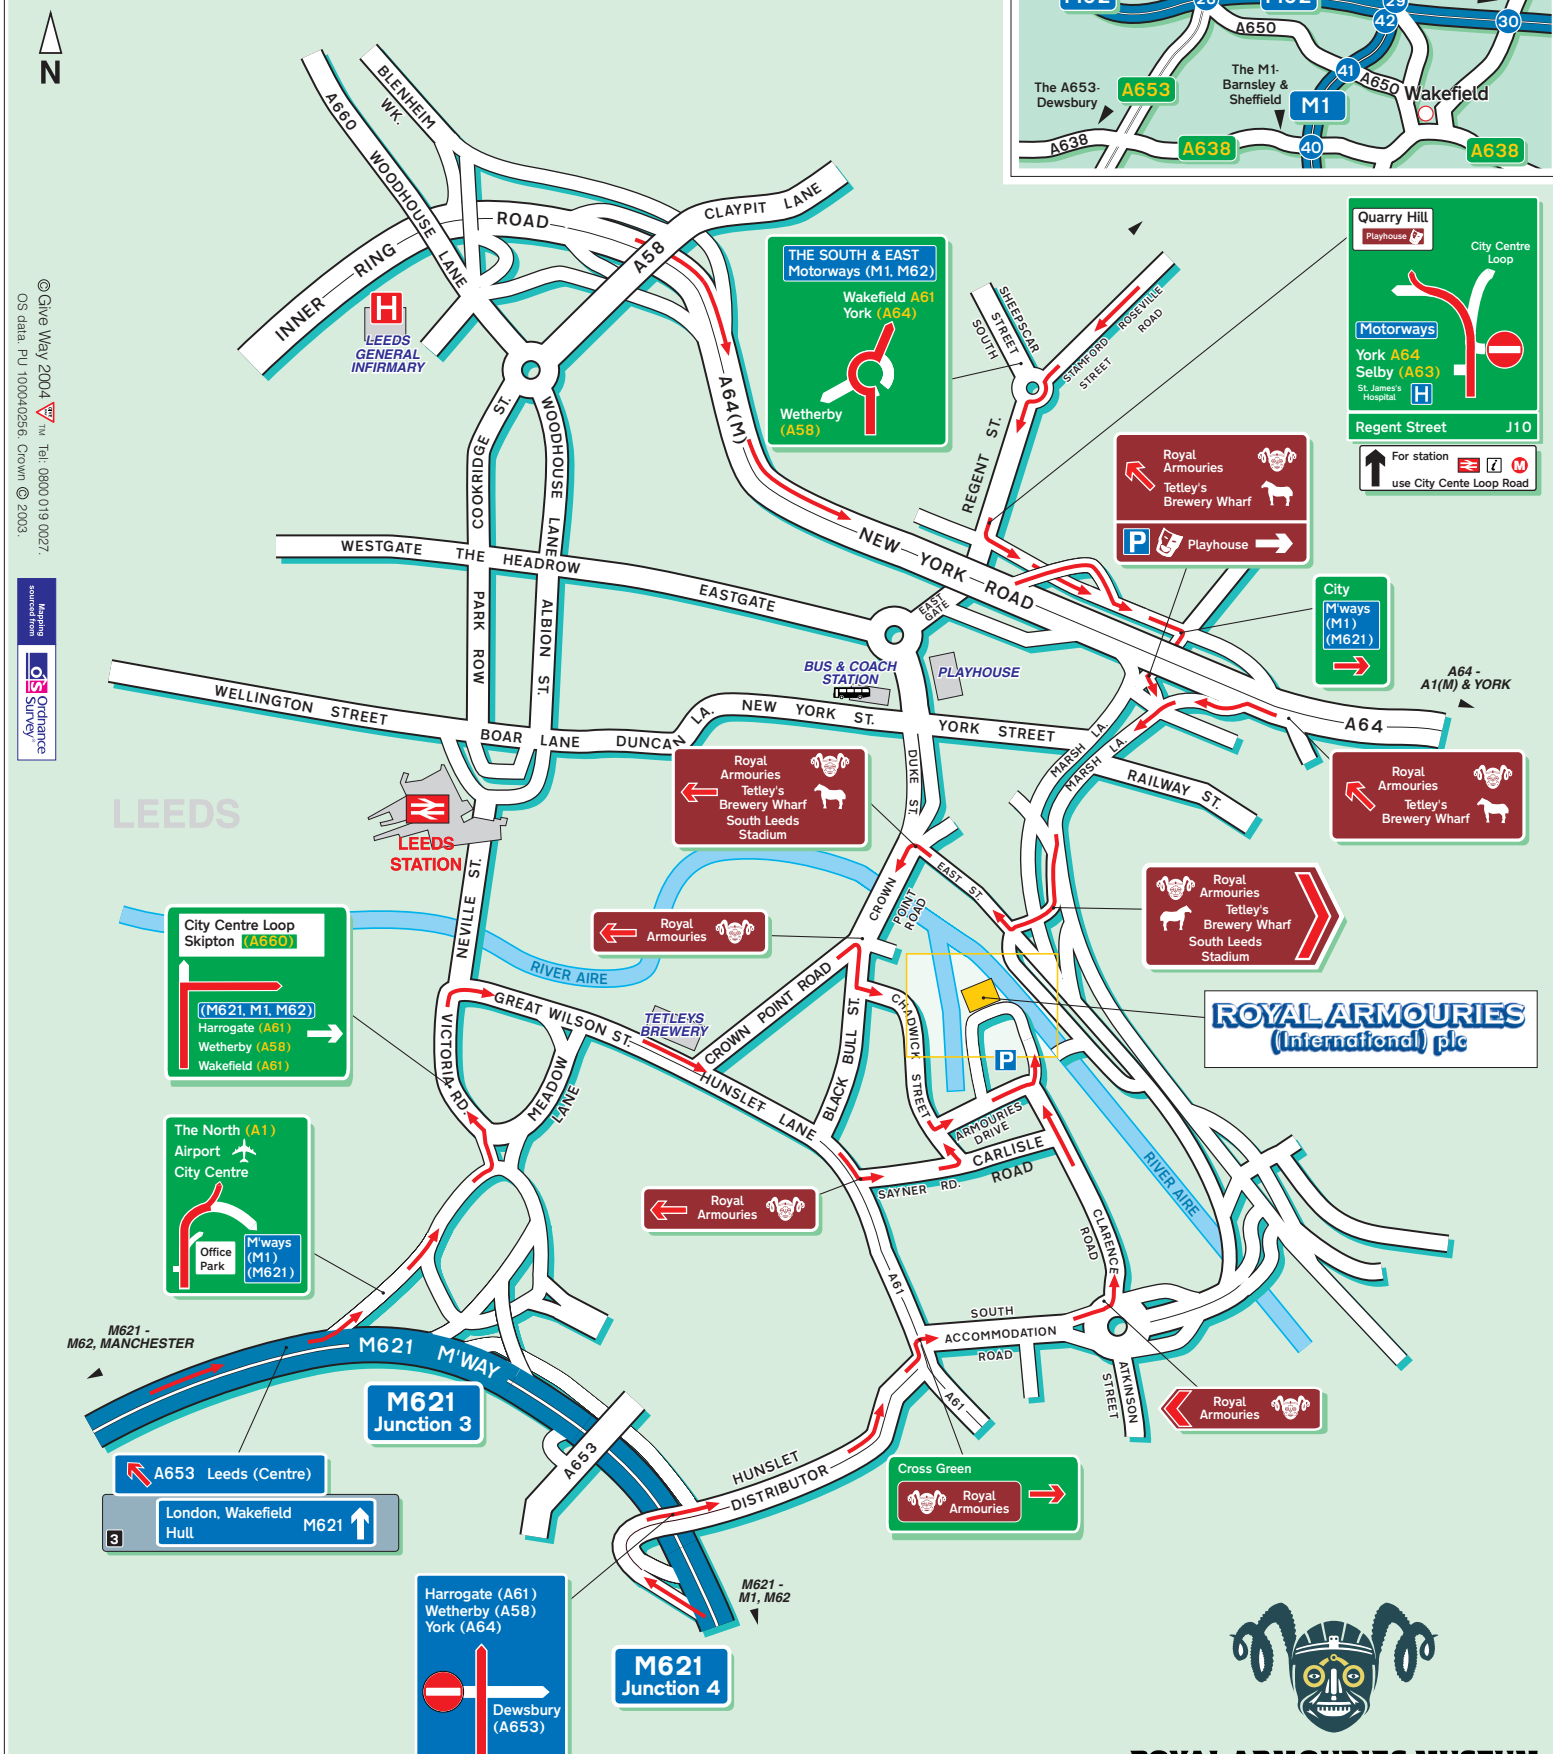

By Bus.
Leeds Bus & Coach Station is
approximately 15 minutes walk away
or 5 minutes by taxi.

By Rail.
Leeds Station is approximately 20
minutes walk away or 5 minutes
by taxi.

By Air.
Leeds/Bradford Airport is
approximately 30 minutes drive
away.

© Give Way 2004
OS data. PU 100040256. Crown © 2003.

Quarry Hill
Playhouse

City Centre Loop

Motorways
York A64
Selby (A63)

St. James Hospital

Regent Street J10

For station use City Centre Loop Road

City
M ways (M1, M62)

Royal Armouries
Tetley's Brewery Wharf
Playhouse

Royal Armouries
Tetley's Brewery Wharf
South Leeds Stadium

Royal Armouries
Tetley's Brewery Wharf

Royal Armouries
Tetley's Brewery Wharf
South Leeds Stadium

London, Wakefield
Hull M621

Harrogate (A61)
Wetherby (A58)
York (A64)

Dewsbury (A653)

M621 Junction 4

ROYAL ARMOURIES MUSEUM