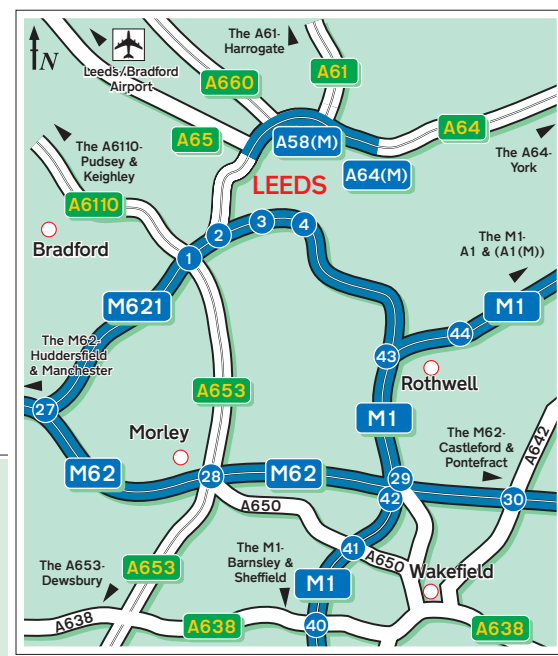

By Bus.
Leeds Bus & Coach Station is
approximately 15 minutes walk away
or 5 minutes by taxi.

By Rail.
Leeds Station is approximately 20
minutes walk away or 5 minutes
by taxi.

By Air.
Leeds/Bradford Airport is
approximately 30 minutes drive
away.

© Give Way 2004
OS data. PU 100040256. Crown © 2003.

Quarry Hill
Playhouse

City Centre Loop

Motorways
York A64
Selby (A63)

St. James Hospital

Regent Street J10

For station use City Centre Loop Road

City
M ways (M1, M62)

**ROYAL ARMOURIES
(International) plc**

City Centre Loop Skipton (A660)

(M621, M1, M62)
Harrogate (A61)
Wetherby (A58)
Wakefield (A61)

The North (A1)
Airport
City Centre

Office Park
M ways (M1, M621)

A653 Leeds (Centre)

London, Wakefield
Hull M621

Harrogate (A61)
Wetherby (A58)
York (A64)

Dewsbury (A653)

M621 Junction 4

ROYAL ARMOURIES MUSEUM