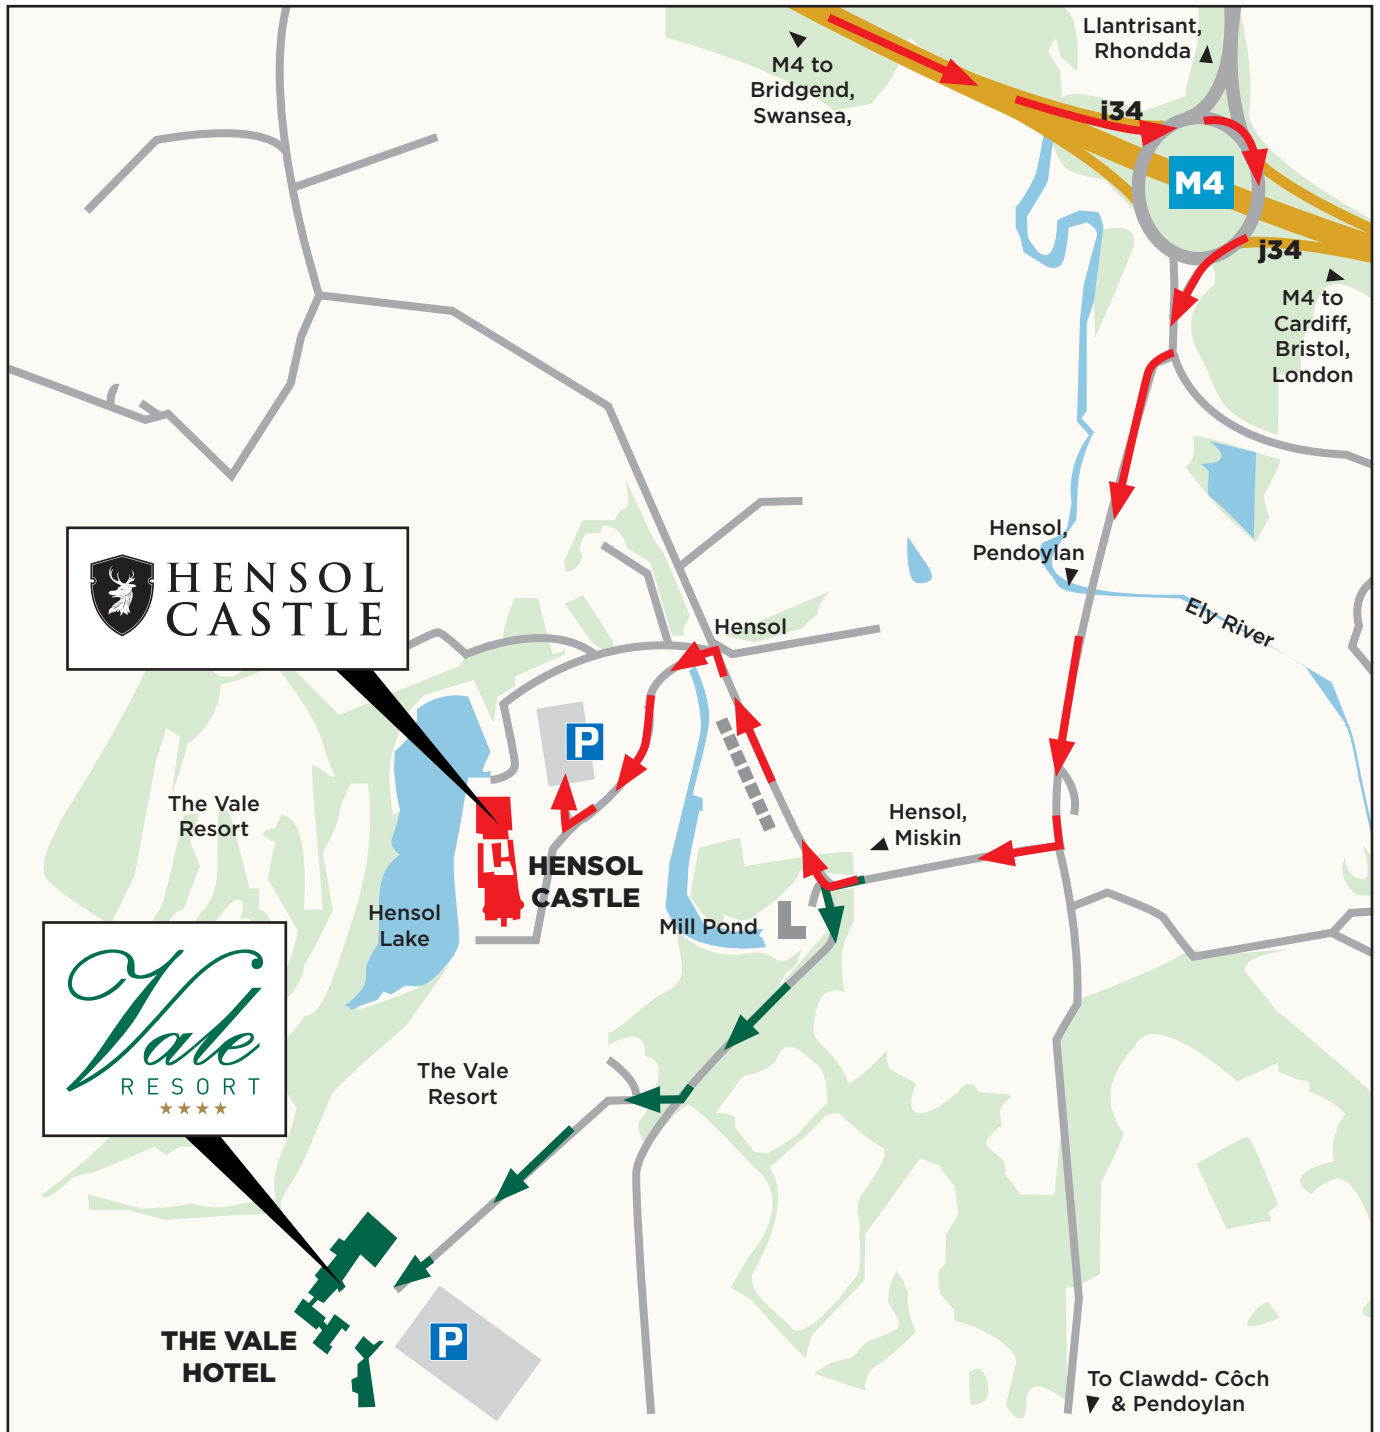

## SAT NAV

Please use postcode **CF72 8JX** then follow the highways directional signs from the M4.

**From London** Take the M4 west, exit at junction 34 in South Wales.

**From the Midlands & the North** Take the M5, then the M50/A449 to Newport and then M4 to junction 34.

**From the South West of England** Take the M5 to either the M49 at Avonmouth or the M5/M4 interchange (near Bristol) and then over the Severn Crossing into Wales and exit at junction 34.

**From West Wales** Take the M4 east and exit at junction 34.

## FROM JUNCTION 34 OF THE M4

- Take the exit signposted for Pendoylan and Hensol
- Take **1st right** following signs for Pendoylan, Hensol and Vale Resort
- Take **1st right**, signposted Hensol, Miskin and Vale Resort
- Take **1st left**, just before white house on the bend for Vale Resort and go up the hill and the Vale Resort gates are on the right.
- For Hensol Castle carry on around the bend, pass the ambulance centre and houses then take a **left turn** and go straight on to Hensol Castle.