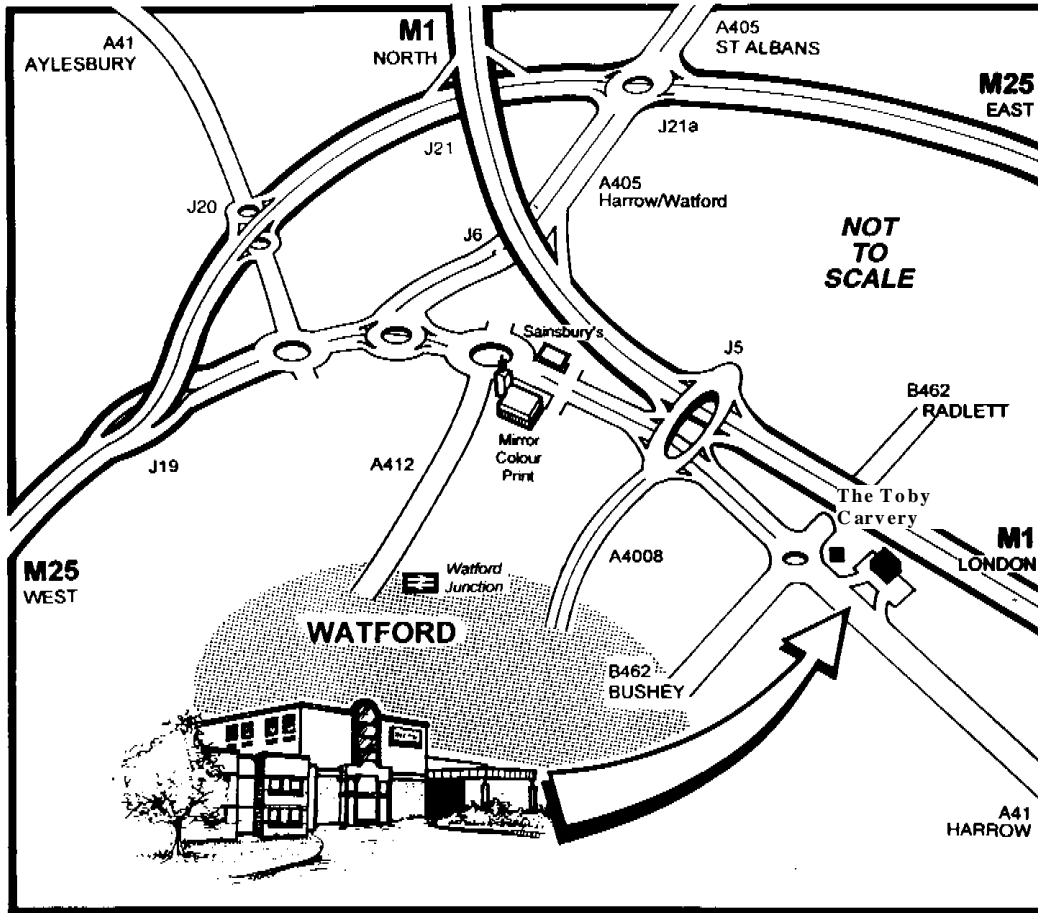

Hilton Watford Hotel

ADDRESS: Elton Way, Watford, Herts, WD25 8HA

HOW TO FIND US

From M1, Junction 5:

- At the roundabout take the A41 Harrow/London exit (from North, straight over, from South, immediately left), slip road joins A41 dual carriageway
- Continue straight ahead at the next roundabout past the pub named The Toby Carvery on the left
- The hotel is immediately on your left

From M25 Clockwise, Junction 19:

- At first roundabout, go straight across joining the dual carriageway for A41 Harrow/Watford
- Continue over 2nd roundabout (ASDA/Shell roundabout) following the A41
- Continue through 2 sets of traffic lights
- Continue straight ahead at the next roundabout past the pub named The Toby Carvery on the left
- The hotel is immediately on your left

From M25 Anti-clockwise, Junction 21A:

- Turn left to join the dual carriageway which will take you to the M1.
- Follow the above directions for the M1, junction 5

By Train

- Watford Junction is the nearest mainline railway station and is approximately 3 miles from the hotel